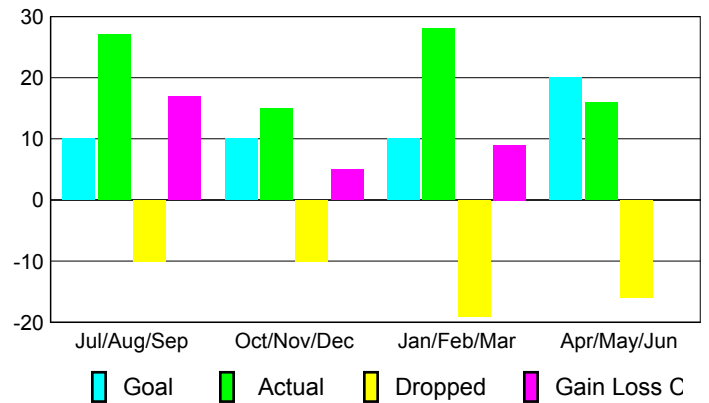

Club Results 2008-2009

Goal, New, Dropped, Gain/Loss

MEMBERSHIP

Membership Results 2008-2009

Membership 2007-2008

Month	Net Memb Goal	Actual New Memb	Actual Dropped Memb	Gain/Loss of Memb	Gain/Loss of Memb
Jul/Aug/Sep	10	27	-10	17	-4
Oct/Nov/Dec	10	15	-10	5	2
Jan/Feb/Mar	10	28	-19	9	5
Apr/May/June	20	16	-16	0	1
Totals	50	86	-55	31	4

Membership Results 2008-2009

Goal, New, Dropped, Gain/Loss

Comparison of Club Gain/Loss

Current Year Compared to the Previous Year

Comparison of Membership Gain/Loss

Current Year Compared to the Previous Year

YTD Status Quo Clubs 2008-2009

Status Quo Clubs Compared to Status Quo Members

Gender Comparison 2008-2009

Jul/Aug/Sep

Oct/Nov/Dec

Jan/Feb/Mar

Apr/May/June

Male