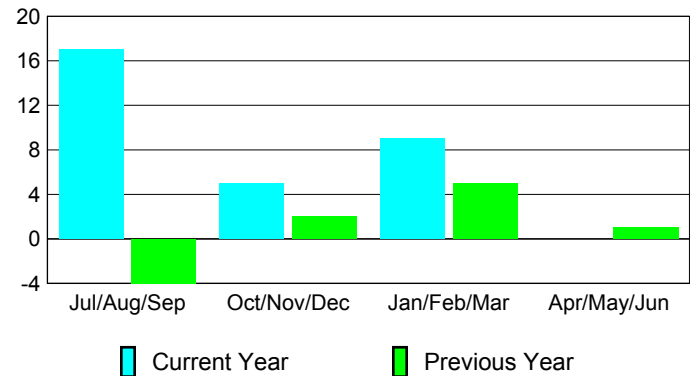

Club Results 2008-2009

Goal, New, Dropped, Gain/Loss

MEMBERSHIP

Membership Results 2008-2009

Membership 2007-2008

Month	Net Memb Goal	Actual New Memb	Actual Dropped Memb	Gain/Loss of Memb	Gain/Loss of Memb
Jul/Aug/Sep	10	27	-10	17	-4
Oct/Nov/Dec	10	15	-10	5	2
Jan/Feb/Mar	10	28	-19	9	5
Apr/May/June	20	16	-16	0	1
Totals	50	86	-55	31	4

Membership Results 2008-2009

Goal, New, Dropped, Gain/Loss

Comparison of Club Gain/Loss

Current Year Compared to the Previous Year

Comparison of Membership Gain/Loss

Current Year Compared to the Previous Year

YTD Status Quo Clubs 2008-2009

Status Quo Clubs Compared to Status Quo Members

Gender Comparison 2008-2009

Jul/Aug/Sep

Oct/Nov/Dec

Jan/Feb/Mar

Apr/May/June

Male